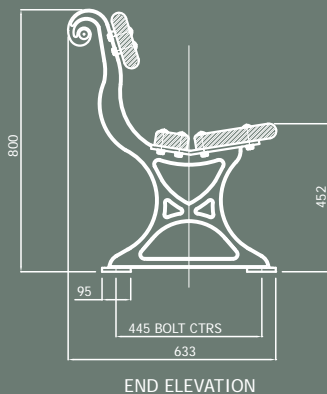

Brecon Seat

TECHNICAL DATA

With more than a nod to bygone days, Brecon recreates a design classic that has graced parks, gardens and public spaces for generations.

With colour-coated cast supports and heavy hardwood slats from renewable sources, this latest version promises to be every bit as durable.

Size Options

1800mm standard length (as shown)	GF5408
2000mm standard length	GF5418

Variations

A choice of colours from our Standard Range

Leg Mounting Options

Surface	-01
---------	-----

Other Options

Memorial Plaques	GF510
------------------	-------