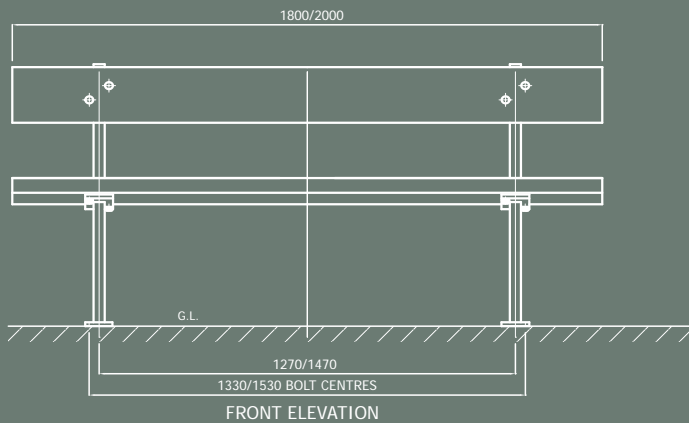

Brecon Seat

TECHNICAL DATA

With more than a nod to bygone days, Brecon recreates a design classic that has graced parks, gardens and public spaces for generations.

With colour-coated cast supports and heavy hardwood slats from renewable sources, this latest version promises to be every bit as durable.

Size Options

1800mm standard length (as shown)	GF5408
2000mm standard length	GF5418

Variations

A choice of colours from our Standard Range

Leg Mounting Options

Surface	-01
---------	-----

Other Options

Memorial Plaques	GF510
------------------	-------